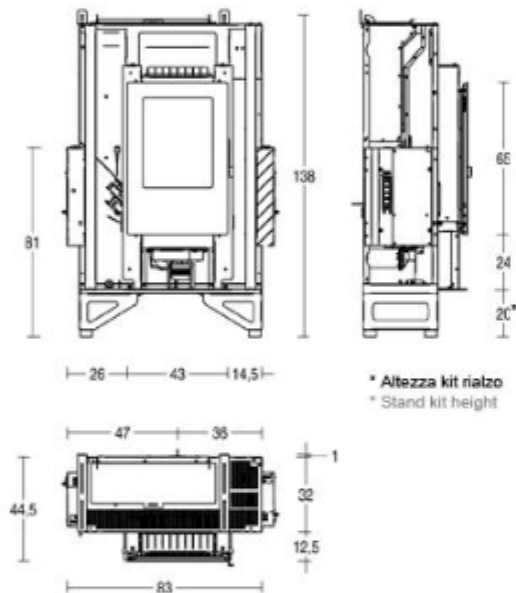

MP 938

GENERAL TECHNICAL CHARACTERISTICS

Structure: enamelled steel frame, closed firebox
Baffle: in cast-iron
Firebox: in steel and cast-iron
Brazier: in cast-iron
Opening: cast iron and steel door with self-cleaning ceramic glass resistant up to 750°C
Door handle: in steel with nickel-plated finish
Functions: LCD remote control and Multiflueoort settings, additional control unit
Timer/thermostat: standard, allows split times for daily, weekly and weekend programs
Pellet level sensor: standard
Energy saving: automatic shutdown and ignition when the required room temperature is reached
Eco Function: automatic power control of the fire
Flue outlet: rear
Ash pan: removable
Fuel: pellet
Heating: forced ventilation through Multiflueoort System® with Dual Power, radiant and natural convection

TECHNICAL DRAWING

TECHNICAL DATA

Room heating capacity	m ²	185-315
Nominal thermal efficiency	%	89,2
Rated heat output (min-max)	KW	3,5-11,0
Consumption at rated heat output (min-max)	Kg/h	0,8-2,4
Power settings		4
Hopper capacity	Kg	30
Flue outlet	Ø cm	8
Fresh air intake (recomm. min sect.)	Ø cm ²	100
Electric supply	Hz	150
Electric power consumption	W	230 V-50 Hz
Weight	Kg	137

ON REQUEST

- Standard kit height H 20 cm
- Kit flue outlet right or left
- Remote Control System kit
- Plasterboard door

Laboratory data using beech pellet with calorific potential of 5 kWh/kg. Consumptions may vary according to the dimensions and the type of pellets used.